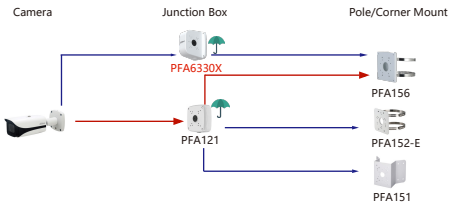

Shape	IP Camera		
	IPC-HFW7442H-Z-X IPC-HFW7442H-Z4-X IPC-HFW7842H-Z-X IPC-HFW7842H-Z4-X IPC-HFW71242H-Z-X	IPC-HFW7442H-Z-S2 IPC-HFW7442H-Z4-S2 IPC-HFW7842H-Z-S2 IPC-HFW7842H-Z4-S2	IPC-HFW5842H-ZHE(New, Internal mode with -S3) IPC-HFW5842H-Z4HE(New, Internal mode with -S3) IPC-HFW5442H-Z4HE(New, Internal mode with -S3) IPC-HFW5442H-ZHE(New, Internal mode with -S3)

Shape	IP Camera	CVI Camera
	IPC-HFW3449T1-AS-PV-PRO IPC-HFW3649T1-AS-PV-PRO IPC-HFW3849T1-AS-PV-PRO	
	IPC-HFW2241T-AS IPC-HFW2441T-AS IPC-HFW2841T-AS IPC-HFW2541T-AS(New, Internal mode with -S2) IPC-HFW2541T-ZS/ZAS(New, Internal mode with -S2)	IPC-HFW2241T-ZS/ZAS IPC-HFW2441T-ZS/ZAS IPC-HFW2841T-ZS/ZAS
	IPC-HFW5449T-ASE-LED (New, Internal mode with -S2) IPC-HFW2249T-AS-IL IPC-HFW2449T-AS-IL IPC-HFW2549T-AS-IL IPC-HFW2649T-AS-IL	IPC-HFW2849T-AS-IL IPC-HFW2249T-ZAS-IL IPC-HFW2449T-ZAS-IL IPC-HFW2549T-ZAS-IL IPC-HFW2649T-ZAS-IL
	IPC-HFW5241T-ASE(New, Internal mode with -S3) IPC-HFW5241T-SE(New, Internal mode with -S3) IPC-HFW5842T-ASE(New, Internal mode with -S3) IPC-HFW5842T-SE(New, Internal mode with -S3) IPC-HFW542T-ASE(New, Internal mode with -S3) IPC-HFW542T-SE(New, Internal mode with -S3) IPC-HFW5541T-ASE(New, Internal mode with -S3) IPC-HFW5541T-SE IPC-HFW4241T-ZAS IPC-HFW441T-ZAS IPC-HFW4541T-ZAS IPC-HFW4841T-ZAS IPC-HFW4241T-AS	IPC-HFW4441T-AS IPC-HFW4541T-AS IPC-HFW4841T-AS IPC-HFW4831T-ASE IPC-HFW3241T-ZAS-S2 IPC-HFW3441T-ZAS-S2 IPC-HFW3541T-ZAS-S2 IPC-HFW3841T-ZAS-S2 IPC-HFW3241T-ZS-S2 IPC-HFW3441T-ZS-S2 IPC-HFW3541T-ZS-S2 IPC-HFW3841T-ZS-S2 IPC-HFW1230T-ZS-S5 IPC-HFW1431T-ZS-S4
		HAC-HFW2501TU-Z-A-POC-S2 HAC-HFW2501TU-A-POC-S2 HAC-HFW2241TU-Z-A-POC-S2 HAC-HFW2241TU-A-POC-S2 HAC-HFW241TU-Z-A-POC-S2 HAC-HFW241TU-A-POC-S2 HAC-HFW2802TU-Z-A-DP-S2 HAC-HFW2802TU-A-DP-S2 HAC-HFW2501TU-Z-A-DP-S2 HAC-HFW2501TU-A-DP-S2 HAC-HFW2501TU-A-S2 HAC-HFW241TU-Z-A-DP-S2 HAC-HFW241TU-A-S2

Shape	IP Camera	CVI Camera	
		HAC-HFW2509TU-A-LED HAC-HFW2249TU-A-LED HAC-HFW1509TU-Z-A-LED-S3 HAC-HFW1239TU-Z-A-LED-S3	
	IPC-HFW3441T-AS-P		
	IPC-HFW5449T1-ZE-LED(S2) IPC-HFW5849T1-ASE-LED(S2) IPC-HFW5449T1-ASE-D2 IPC-HFW3449T1-AS-PV(S5) IPC-HFW349T1-AS-PV(S5) IPC-HFW3849T1-AS-PV(S5)	IPC-HFW3449T1-ZAS-PV(S5) IPC-HFW349T1-ZAS-PV(S5) IPC-HFW3849T1-ZAS-PV(S5)	
		HAC-ME1809TH-A-PV-S2 HAC-ME1509TH-A-PV HAC-ME1239TH-A-PV	
		HAC-HFW1801TM-IL-AS-S2 HAC-HFW1500TM-IL-AS-S2 HAC-HFW1231TM-IL-AS-S3 HAC-HFW1200TM-A-S6 HAC-HFW1239TM-A-LED-S3	
		HAC-HFW1800TH-4 HAC-HFW1800TH-8 HAC-HFW1500TH-8-S2 HAC-HFW1200TH-8-S2 HAC-HFW1200TH-8-A-S6 HAC-HFW200TH-4-A-S6 HAC-HFW1500TH-8-A-POC-S5 HAC-HFW1801TH-4-S2 HAC-HFW1801TH-8-S2	
		HAC-HFW1801R-Z-A-S2 HAC-HFW1801R-Z-A-DP-S2 HAC-HFW1500R-Z-IREG-S2 HAC-HFW1500R-Z-IREG-A-S2 HAC-HFW1500R-Z-IREG-A-DP-S2 HAC-HFW1500R-Z-IREG-A-POC-S2 HAC-HFW1200R-Z-IREG-A-POC-S5 HAC-HFW1509MM-A-LED-S3 HAC-HFW1239MM-A-LED-S3	HAC-HFW1231R-Z-A HAC-HFW1231R-Z-A-DP HAC-HFW1200R-Z-S6 HAC-HFW1200R-Z-A-S6 HAC-HFW1200R-Z-A-DP-S6 HAC-HFW1200R-Z-A-DP-S6 HAC-BA421-VF
		HAC-HFW15000-S2 HAC-HFW12000-S6	
		HAC-B3A51-Z-S2 HAC-B3A21-Z	
	Plastic IPC-HFW1230T1-ZS-S5 IPC-HFW1431T1-ZS-S4