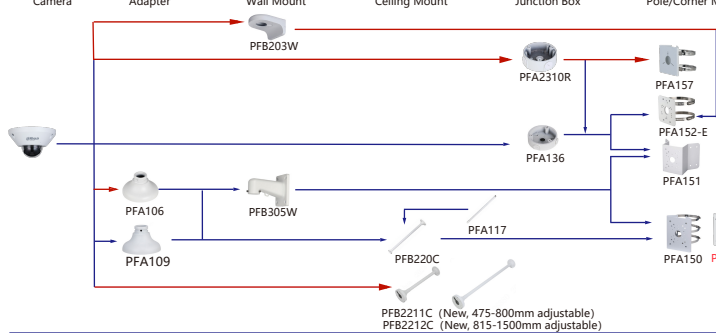

Shape	IP Camera	CVI Camera
Camera	IPC-EW5541-AS	HAC-EW2501