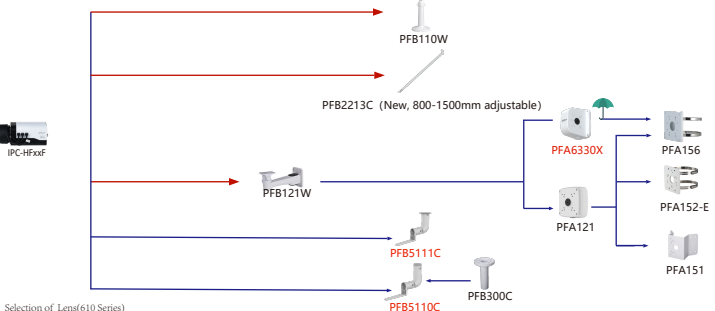

Camera Accessories Selection
Guide you how to install all the cameras

Red font .....Special installation
.....Not recommended
.....Recommended
.....Included in package, no need order
.....IP66
.....Anti-Corrosion

Selection of Box Camera

Shape	IP Camera	CVI Camera
	IPC-HF7442F-Z-X IPC-HF7842F-Z-X IPC-HF71242F-Z-X IPC-HF7442F-Z-S2 IPC-HF7842F-Z-S2	IPC-HF5541F-ZE(New, Internal mode with -S3) IPC-HF5241F-ZE(New, Internal mode with -S3) IPC-HF5542F-ZE(New, Internal mode with -S3) IPC-HF5442F-ZE(New, Internal mode with -S3)

Camera   Housing   Wall/Plane Mount   Ceiling Mount   Junction Box   Pole/Corner Mount