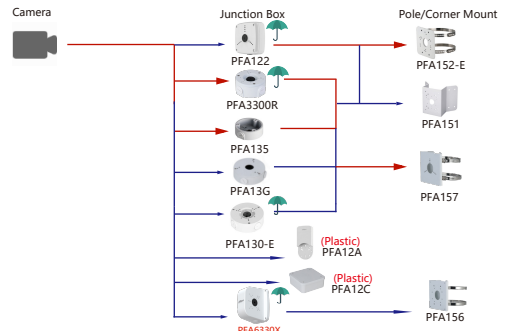

Shape	IP Camera		
	IPC-HFW7442H-Z-X IPC-HFW7442H-Z4-X IPC-HFW7842H-Z-X IPC-HFW7842H-Z4-X IPC-HFW71242H-Z-X	IPC-HFW7442H-Z-S2 IPC-HFW7442H-Z4-S2 IPC-HFW7842H-Z-S2 IPC-HFW7842H-Z4-S2	IPC-HFW5842H-ZHE(New, Internal mode with -S3) IPC-HFW5842H-Z4HE(New, Internal mode with -S3) IPC-HFW5442H-Z4HE(New, Internal mode with -S3) IPC-HFW5442H-ZHE(New, Internal mode with -S3)