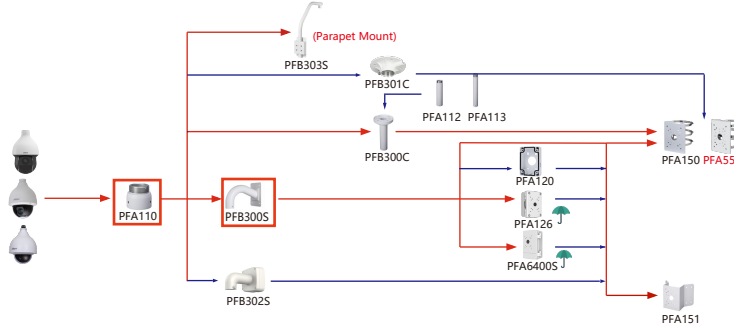

Shape	IP PTZ Camera	CVI PTZ Camera
		SD59232DB-HC SD59225DB-HC
	SD50432GB-HNR SD50232GB-HNR SD50225DB-HNY	SD50225DB-HC
		SD40216DB-HC