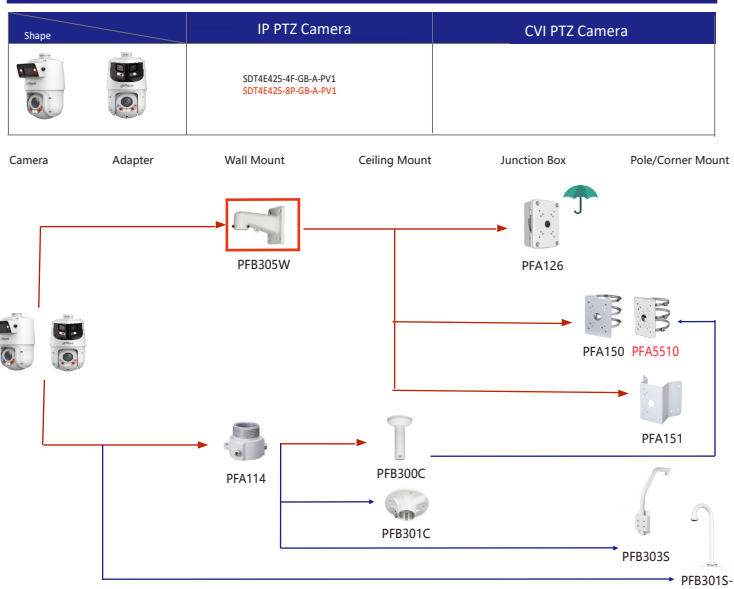

Shape	IP PTZ Camera	CVI PTZ Camera
		SD59232DB-HC SD59225DB-HC
	SD50432GB-HNR SD50232GB-HNR SD50225DB-HNY	SD50225DB-HC
		SD40216DB-HC