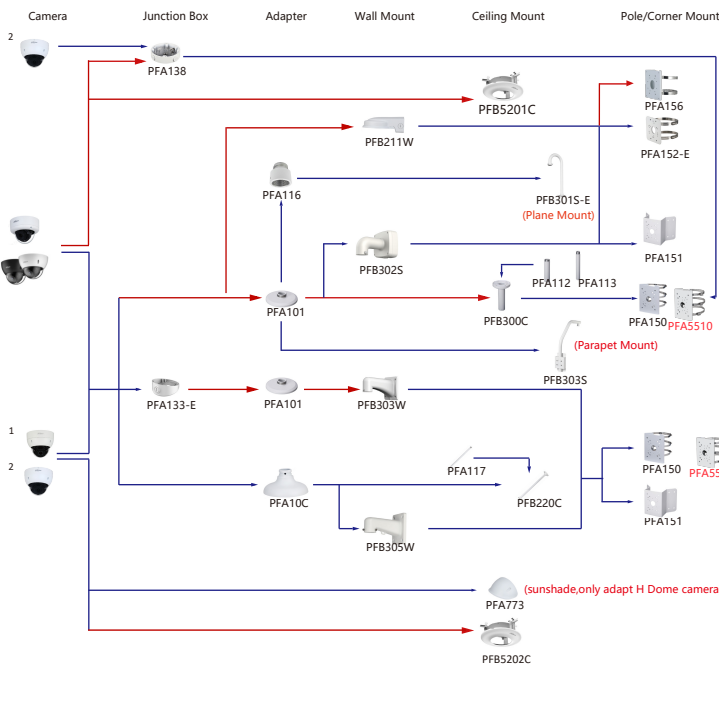

Shape	IP Camera	CVI Camera
1	IPC-HDBW7442H-Z-S2 IPC-HDBW7442H-Z4-S2 IPC-HDBW7842H-Z-S2 IPC-HDBW7842H-Z4-S2	IPC-HDBW5442H-Z4HE(New, Internal mode with-S3) IPC-HDBW5442H-ZHE(New, Internal mode with-S3) IPC-HDBW5842H-Z4HE(New, Internal mode with-S3) IPC-HDBW5442H-ZE
2	IPC-HDBW8841H-Z-LB IPC-HDBW8841H-Z4-LB	
3	IPC-HDBW7442E1-Z-X IPC-HDBW7442E1-Z4-X IPC-HDBW7842E1-Z-X IPC-HDBW7842E1-Z4-X IPC-HDBW7124E1-Z-X	
4	IPC-HDBW5842E-ZE(New, Internal mode with-S3) IPC-HDBW5842E-Z4E(New, Internal mode with-S3) IPC-HDBW5942E-Z4E(New, Internal mode with-S3) IPC-HDBW5442E-ZE(New, Internal mode with-S3) IPC-HDBW5442E-Z4E(New, Internal mode with-S3) IPC-HDBW5442E-ZHE(New, Internal mode with-S3) IPC-HDBW5541E-ZE(New, Internal mode with-S3) IPC-HDBW5541E-Z4E(New, Internal mode with-S3)	IPC-HDBW5541E-Z5E(New, Internal mode with-S3) IPC-HDBW5241E-Z5E(New, Internal mode with-S3) IPC-HDBW5831E-Z5E IPC-HDBW5831E-ZE IPC-HDBW5842H-Z4HE(New, Internal mode with-S3) IPC-HDBW5231E-ZE-HDMI IPC-HDBW5441E-ZE(HDMI) IPC-HDBW5441E-Z4E(New, Internal mode with-S3)