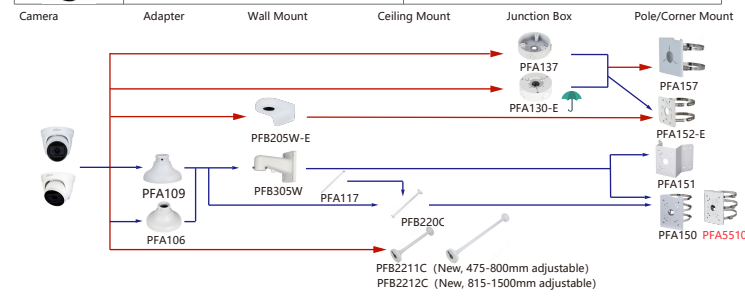

Shape	IP Camera	CVI Camera
 Eyeball Camera		HAC-T3A51-Z-S2 HAC-T3A21-Z
		HAC-T3A21-VF