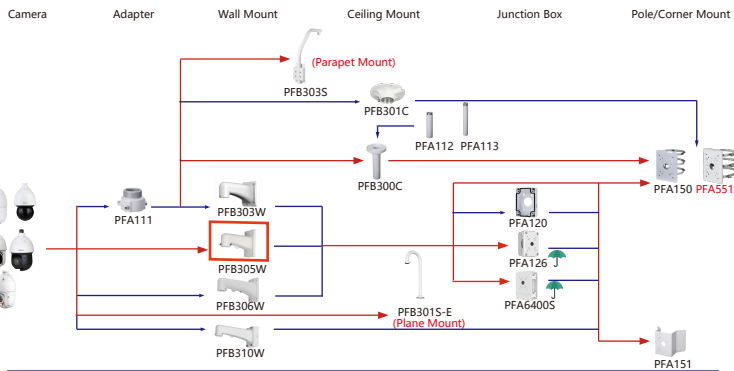

Shape	IP PTZ Camera	CVI PTZ Camera
	SD6C3825GA-HNR-A-PV1 SD6C3432GB-HNR-A-PV1 SD6C3425GB-HNR-A-PV1 SD6C3245GB-HNR-A-PV1 SD6C3232GB-HNR-A-PV1	SD6C3232GB-HNR SD6C3225GB-HNR SD6C3432GB-HNR SD6C3425GB-HNR
	SD6CE445GB-HNR SD6CE432GB-HNR SD6CE245GB-HNR SD6CE232GB-HNR SD6CE225DB-HNY	
	SD5A825GA-HNR SD5A825GB-HNR SD5A445GB-HNR SD5A432GB-HNR SD5A425GA-HNR	SD5A425GB-HNR SD5A245GB-HNR SD5A232GB-HNR SD5A225GB-HNR SD5A225GB-HNR-SL
	SD49825GB-HNR SD49425GB-HNR SD49225GB-HNR SD49216GB-HNY	SD49425DB-HNY-QG SD49225DB-HNY SD49216DB-HNY
	SD4E425GB-HNR-A-PV1 SD4E225GB-HNR-A-PV1 SD4E825GB-HNR-A-PV1	SD49225DB-HC SD49218DB-HC