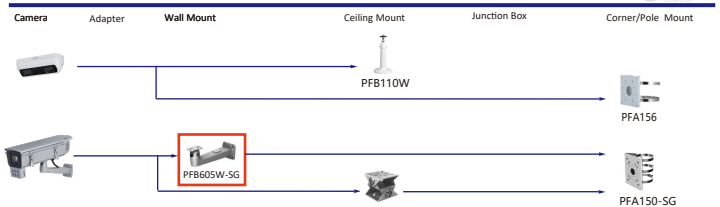

Camera Adapter Wall Mount Ceiling Mount Junction Box Pole/Corner Mount

Shape	IP Camera	CVI Camera
		HAC-T2A21-U
		HAC-T2A21-U-IL HAC-T2A51-U-IL

Camera Adapter Wall Mount Ceiling Mount Junction Box Pole/Corner Mount

Shape	IP Camera	CVI Camera
		HAC-T1A21-U
		HAC-T1A21-U-IL HAC-T1A51-U-IL

Camera Adapter Wall Mount Ceiling Mount Junction Box Pole/Corner Mount

Shape	Special Camera
	PSDW83242M-A360-D845L-S3 PSDW8242M-A270-D440-S3 PSDW81642M-A180-D440-S3 PSDW81642M-A360-D440-S3
	PSDW816425-A360-D425 PSDW88425-A180-D425
	IPC-PFW81642-A180 IPC-PFW83242-A180-S2
	IPC-PDBW82041-8360-S2
	IPC-HDW8441X-3D IPC-HDW8441X-BV-3D
	IPC-HFS8449G-Z7-LED IPC-HFS8449G-Z3-LED