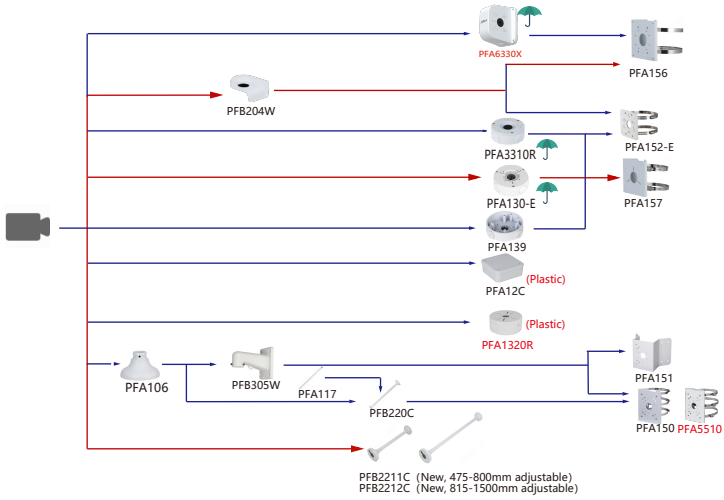

Shape	IP Camera	CVI Camera	
	IPC-HDW4241EM-S IPC-HDW4441EM-S IPC-HDW4541EM-S IPC-HDW4841EM-S		
	IPC-HDW4831EM-ASE	HAC-HDW1200EM-A-S6 HAC-HDW1200EM-S6	
		HAC-HDW1801T-A-S2 HAC-HDW1801T-S2 HAC-HDW2802T-A	
		HAC-HDW1809T-A-LED HAC-HDW1801T-IL-A-S6 HAC-HDW2509T-A-LED HAC-HDW1509T-IL-A-S2 HAC-HDW1509T-LED-S3 HAC-HDW1239T-IL-A-S3 HAC-HDW1209T-IL-A-S3	HAC-HDW1200T-IL-A-S6 HAC-HDW2509T-A-LED HAC-HDW1239T-A-LED-S3 HAC-HDW1509T-A-LED-POC-S2 HAC-HDW1239T-LED-S3

Camera Adapter Wall Mount Ceiling Mount Junction Box Pole/Corner Mount