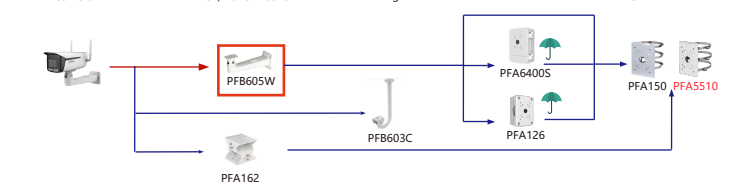

Shape	IP Camera	CVI Camera
	IPC-HF5842DK1-Z-SG IPC-HF5842DK1-Z4-SG	

Camera   Wall/Plane Mount   Ceiling Mount   Junction Box   Pole/Corner Mount