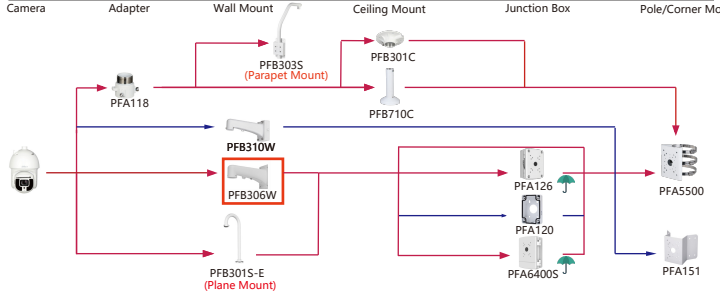

Shape	IP PTZ Camera	CVI PTZ Camera
	SD8A440GA-HNV SD8A340GA-HNV SD8A3833GA-HNV SD8A440-HNF-PA SD8A840-HNF-PA SD8A840XA-HNP-WP SD8A440FA-HNT	SD8A440FA-HNP-AID SD8A840FA-HNT SD8A845QA-HNF SD8A440PA-HNF-SG SD8A840PA-HNF-SG SD8A840PA-HNF-SL