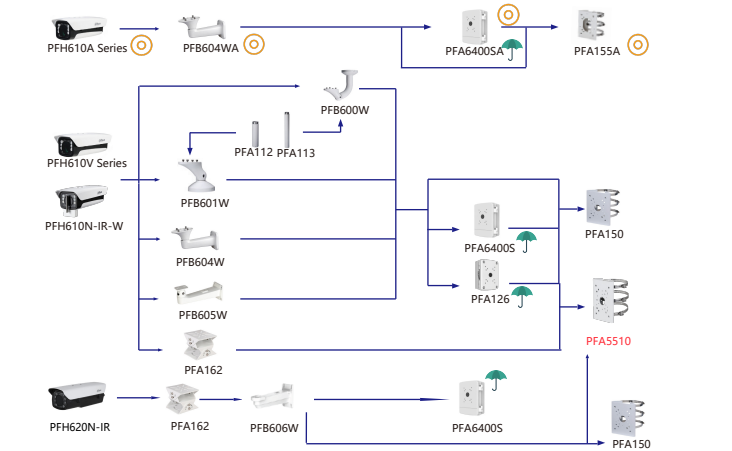

Selection of Box/Bullet Camera

Shape	610 Series	N Series	PFH610V Series	PFH610A Series	PFH620N Series
		PFH610N-IR-W-POE PFH610N-IR-W	PFH610V PFH610V-H PFH610V-H-POE PFH610V-IR-POE PFH610V-IR	PFA610A PFH610A-H PFH610A-H-POE PFH610A-IR-POE PFH610A-IR-W-POE PFH610A-IR	PFH620N-IR

Housing   Wall/Plane Mount   Ceiling Mount   Junction Box   Pole/Corner Mount