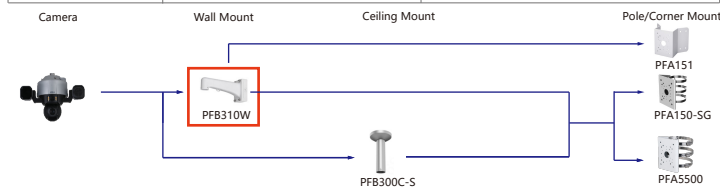

Shape	IP PTZ Camera	CVI PTZ Camera
	SDTSX425-424-FAUG-PV-0832