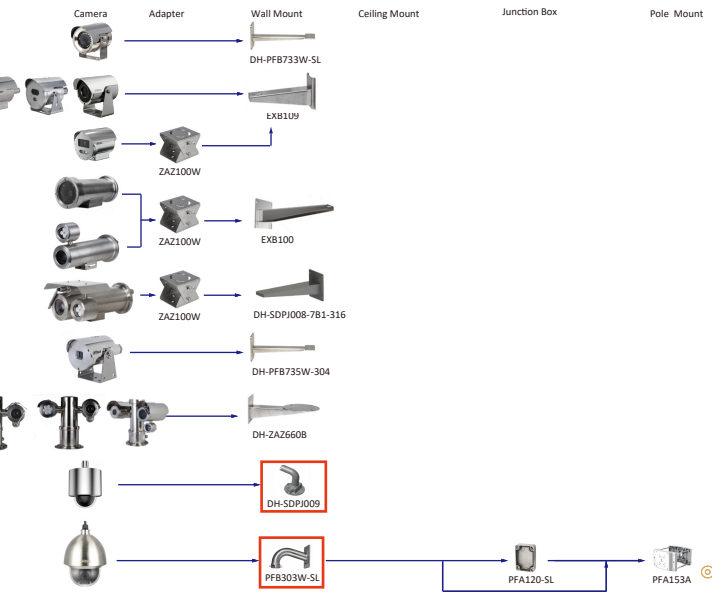

Camera Adapter Wall Mount Ceiling Mount Junction Box Pole/Corner Mount

Shape	IP Camera	CVI Camera
		HAC-T2A21-U
		HAC-T2A21-U-IL HAC-T2A51-U-IL

Camera Adapter Wall Mount Ceiling Mount Junction Box Pole/Corner Mount

Shape	IP Camera	CVI Camera
		HAC-T1A21-U
		HAC-T1A21-U-IL HAC-T1A51-U-IL

Camera Adapter Wall Mount Ceiling Mount Junction Box Pole/Corner Mount

Shape	Special Camera
	PSDW83242M-A360-D845L-S3 PSDW8242M-A270-D440-S3 PSDW81642M-A180-D440-S3 PSDW81642M-A360-D440-S3
	PSDW816425-A360-D425 PSDW88425-A180-D425
	IPC-PFW81642-A180 IPC-PFW83242-A180-S2
	IPC-PDBW82041-8360-S2
	IPC-HDW8441X-3D IPC-HDW8441X-BV-3D
	IPC-HFS8449G-Z7-LED IPC-HFS8449G-Z3-LED

Shape	Special Camera	Shape	Special Camera
	SD2W2000T-SL		ECA7A1425-HNR-XA-F
	SD2W2030U-SL		ECA7B1231-HNP-XA-F
	SD60230UN-HNI-SL DH-SD60432DY-HNR-SL		EPC245U-PTZ EPC230U-PTZ
	ESD41A415-HNR-GB-P-304 ESD41A415-HNR-GB-P-316		EPC230U-PTZ-IR EPC245U-PTZ-IR
	IPC-HDEW8841R-Z DH-IPC-HDEW8441R-Z	Thermal Series	
	ECA3A1804-HNR-XB ECA3A1404-HNR-XB (IPC-HFE8441R-Z IPC-HFE8841R-Z)		TPC-AEPT8641-T TPC-AEPT8441-T
	ECA2A1400-HN		TPC-AEBF5201-T
	EPC230U		TPC-AEBF5641-T TPC-AEBF5441-T