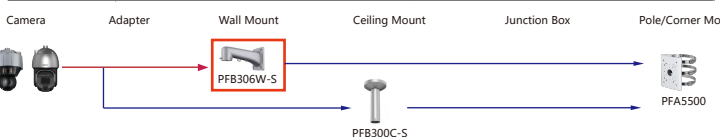

Shape	IP PTZ Camera	CVI PTZ Camera
	SD8C260PA-HNF SD8C260PA1-HNF SD8C448PA-HNF SD8C448PA1-HNF	SD8C848PA-HNF SD8C848PA1-HNF SD8C440FD-HNF SD8C845FG-HNF
	SDTSX405-4F-FA-0600 SDTSX425-424-FA-2812 SDTSX425-424-FA-0832 SDTSX425-424-FAUG-2812