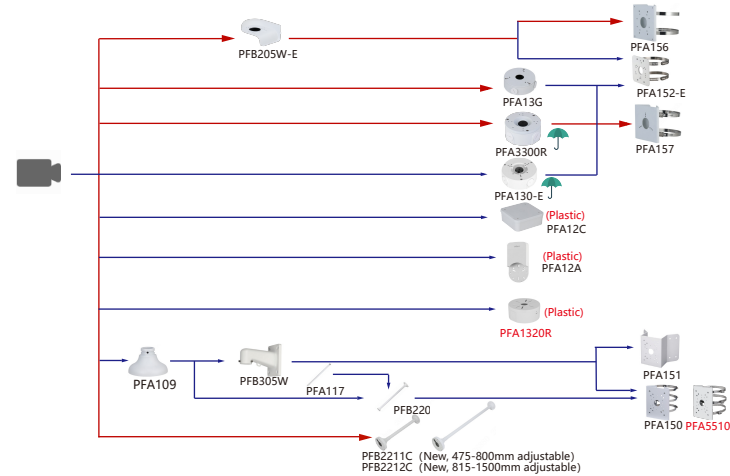

Shape	IP Camera	CVI Camera
		HAC-HDW1801TLQ-A-S2 HAC-HDW1801TLQ-S2 HAC-HDW1500TLQ-A-S2
		HAC-HDW1509TLQ-LED-S3 HAC-HDW1509TLQ-A-LED-S3 HAC-HDW1239TLQ-LED-S3 HAC-HDW1209TLQ-A-LED-S3 HAC-HDW1209TLQ-LED-S3 HAC-HDW1239TLQ-IL-A-S3 HAC-HDW1500TLQ-IL-A-S2 HAC-HDW1209CLQ-A-LED-S3 HAC-HDW1209CLQ-LED-S3 HAC-HDW1200CLQ-IL-A-S6 HAC-HDW1500TRQ-A-S2 HAC-HDW1500TRQ-S2 HAC-HDW1231TRQ-A HAC-HDW1200TRQ-A-S6 HAC-HDW1200TRQ-S6
		HAC-HDW1800TL HAC-HDW1800TL-A

Camera Adapter Wall Mount Ceiling Mount Junction Box Pole/Corner Mount