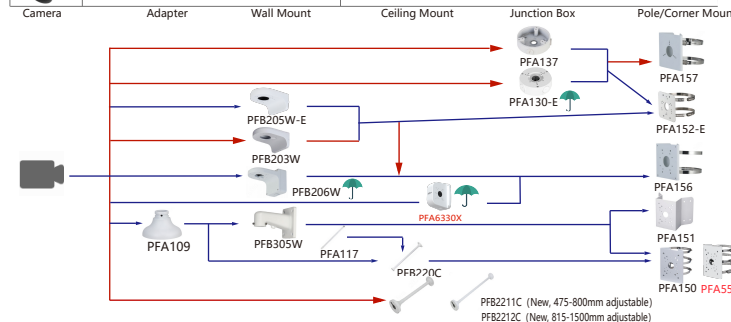

Shape	IP Camera	CVI Camera
 Dome Camera	IPC-HDW1230T-ZS-S5 IPC-HDW1431T-ZS-S4 IPC-HDW3241T-ZS-S2 IPC-HDW4841T-ZS IPC-HDW3541T-ZS-S2 IPC-HDW3841T-ZS-S2 IPC-HDW2241T-ZS IPC-HDW2441T-ZS IPC-HDW2541T-ZS IPC-HDW2841T-ZS	HAC-HDW1801T-Z-A-S2 HAC-HDW1801T-Z-A-DP-S2 HAC-HDW1500T-Z-A-DP-S2 HAC-HDW1500T-Z-A-S2 HAC-HDW1231T-Z-A HAC-HDW1231T-Z-A-DP HAC-HDW1200T-Z-S6 HAC-HDW1200T-Z-A-S6 HAC-HDW1200T-Z-A-DP-S6
	IPC-HDW2241TM-S IPC-HDW2441TM-S IPC-HDW2541TM-S IPC-HDW2841TM-S IPC-HDW3249TM-AS-LED IPC-HDW3249TM-AS-LED IPC-HDW3449TM-AS-LED IPC-HDW3449TM-AS-LED IPC-HDW3549TM-AS-LED IPC-HDW3549TM-AS-LED	HAC-HDW1509T-Z-A-LED-S3 HAC-HDW1509T-Z-A-LED-DP-S3 HAC-HDW1200TMQ-A-S2 HAC-HDW1200TMQ-S2 HAC-HDW1231TMQ-A HAC-HDW1200TMQ-A-S6 HAC-HDW2241TMQ-A-S2 HAC-HDW1200TMQ-A-POC-S2 HAC-HDW2241TMQ-A-POC-S2 HAC-HDW1500TMQ-A-POC-S2 HAC-HDW1500TMQ-A-POC-S2 HAC-HDW1500TMQ-A-POC-S2 HAC-HDW1200TMQ-A-POC-S5
	IPC-HDW3249TM-AS-LED IPC-HDW3249TM-AS-LED IPC-HDW3449TM-AS-LED IPC-HDW3449TM-AS-LED IPC-HDW3549TM-AS-LED IPC-HDW3549TM-AS-LED	HAC-HDW2849TM-S-IL HAC-HDW5449TM-SE-LED-S2 HAC-HDW2497TM-S-IL HAC-HDW2497TM-S-IL HAC-HDW2497TM-S-IL HAC-HDW2497TM-S-IL
	IPC-HDW3449H-AS-PV IPC-HDW3549H-AS-PV IPC-HDW3849H-AS-PV IPC-HDW3449H-AS-PV-PRO IPC-HDW3549H-AS-PV-PRO IPC-HDW3849H-AS-PV-PRO	HAC-HDW1239T-Z-A-LED-S3 HAC-HDW1239T-Z-A-LED-DP-S3
	IPC-HDW5849H-ASE-LED IPC-HDW5849H-ASE-LED (S2) IPC-HDW5449H-ASE-D2	
	IPC-HDW3449H-ZAS-PV IPC-HDW3549H-ZAS-PV IPC-HDW3849H-ZAS-PV	HAC-HDW1239T-Z-A-LED-S3 HAC-HDW1239T-Z-A-LED-DP-S3
	IPC-HDW5449H-ZE-LED 5449/5649/5849-ASTE-PV 5449/5649/5849-ZE-PV	
	IPC-PDW5849-A180-E2-ASTE DH-IPC-PDW5849-A180-E2-ASTE	
	PDW3849-A180-AS-PV	
	IPC-HDW5831R-ZE	HAC-ME1809H-A-PV-S2 HAC-ME1509H-A-PV-S2 HAC-ME1239H-A-PV