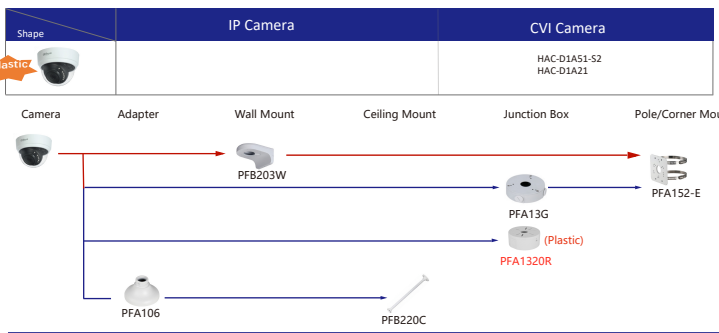

Shape	IP Camera	CVI Camera
Old	IPC-HDBW4831E-ASE IPC-HDBW241E-S IPC-HDBW2441E-S IPC-HDBW2541E-S(Internal model of new one comes with-S2, while the old product is being delisted) IPC-HDBW2841E-S IPC-HDBW3286E-AS-NI IPC-HDBW3449E-AS-NI	IPC-HDBW1230E-S5 IPC-HDBW1431E-S4 IPC-HDBW1530E-S6 IPC-HDBW1830E-S6 IPC-HDBW1430E-S5 IPC-HDBW4231E-S IPC-HDBW4531E-S
New	IPC-HDBW4241E-AS IPC-HDBW4441E-AS IPC-HDBW4541E-AS IPC-HDBW4841E-AS IPC-HDBW3241E-AS-S2 IPC-HDBW3441E-AS-S2	IPC-HDBW3541E-AS-S2 IPC-HDBW3841E-AS-S2 IPC-HDBW3441E-S-S2 IPC-HDBW3541E-S-S2 IPC-HDBW3841E-S-S2
	IPC-HDBW1230DE-SW	HAC-HDBW2802EA-A HAC-HDBW2501EA-A-S2 HAC-HDBW2241EA-A-S2 HAC-HDBW1801EA-A-S2 HAC-HDBW1801EA-A HAC-HDBW1231EA-A HAC-HDBW1200EA-A-S6 HAC-HDBW1200EA-S6