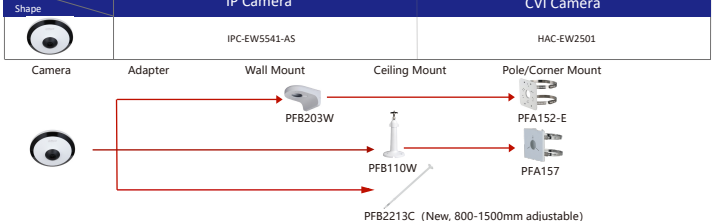

Shape	IP Camera	CVI Camera
Camera	IPC-EBW81242-AS-S2 IPC-EBW8842-AS IPC-EBW81230	IPC-EBW81242-AS-IVC-S2 IPC-EBW8842-AS-IVC