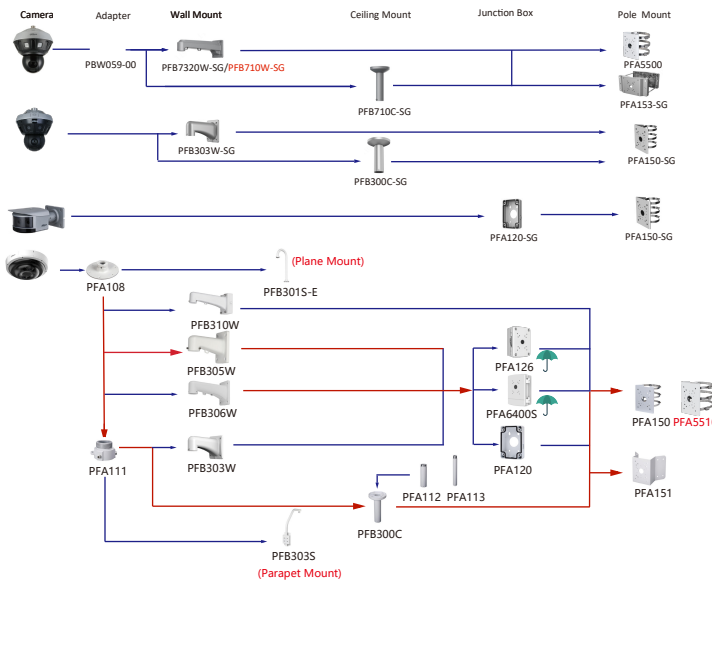

Shape	Special Camera
	PSDW83242M-A360-D845L-S3 PSDW8242M-A270-D440-S3 PSDW81642M-A180-D440-S3 PSDW81642M-A360-D440-S3
	PSDW816425-A360-D425 PSDW88425-A180-D425
	IPC-PFW81642-A180 IPC-PFW83242-A180-S2
	IPC-PDBW82041-8360-S2
	IPC-HDW8441X-3D IPC-HDW8441X-BV-3D
	IPC-HFS8449G-Z7-LED IPC-HFS8449G-Z3-LED