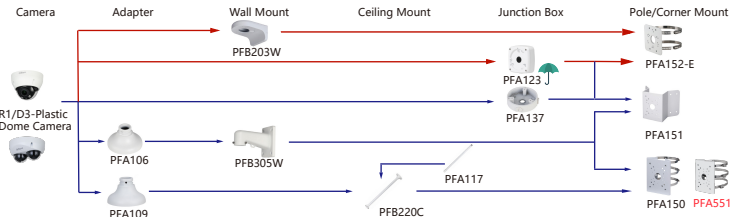

Shape	IP Camera	CVI Camera
Old	IPC-HDBW4831E-ASE IPC-HDBW241E-S IPC-HDBW2441E-S IPC-HDBW2541E-S(Internal model of new one comes with-S2, while the old product is being delisted) IPC-HDBW2841E-S IPC-HDBW3286E-AS-NI IPC-HDBW3449E-AS-NI	IPC-HDBW1230E-S5 IPC-HDBW1431E-S4 IPC-HDBW1530E-S6 IPC-HDBW1830E-S6 IPC-HDBW1430E-S5 IPC-HDBW4231E-S IPC-HDBW4531E-S
New	IPC-HDBW4241E-AS IPC-HDBW4441E-AS IPC-HDBW4541E-AS IPC-HDBW4841E-AS IPC-HDBW3241E-AS-S2 IPC-HDBW3441E-AS-S2	IPC-HDBW3541E-AS-S2 IPC-HDBW3841E-AS-S2 IPC-HDBW3441E-S-S2 IPC-HDBW3541E-S-S2 IPC-HDBW3841E-S-S2
	IPC-HDBW1230DE-SW	HAC-HDBW2802EA-A HAC-HDBW2501EA-A-S2 HAC-HDBW2241EA-A-S2 HAC-HDBW1801EA-A-S2 HAC-HDBW1801EA-A HAC-HDBW1231EA-A HAC-HDBW1200EA-A-S6 HAC-HDBW1200EA-S6

Shape	IP Camera	CVI Camera
Camera	IPC-EBW81242-AS-S2 IPC-EBW8842-AS IPC-EBW81230	IPC-EBW81242-AS-IVC-S2 IPC-EBW8842-AS-IVC

Shape	IP Camera	CVI Camera
Camera	IPC-EW5541-AS	HAC-EW2501

Shape	IP Camera	CVI Camera
 R1/D3-Plastic Dome Camera	IPC-HDPW1230R1-ZS-S5 IPC-HDPW1431R1-ZS-S4 IPC-HDPW1230R1-S5 IPC-HDPW1431R1-S4 IPC-HDPW1430R1-S5	HAC-D3A51-Z-S2 HAC-D3A21-Z HAC-D3A21-VF
	IPC-HDBW5441F-AS-E2	