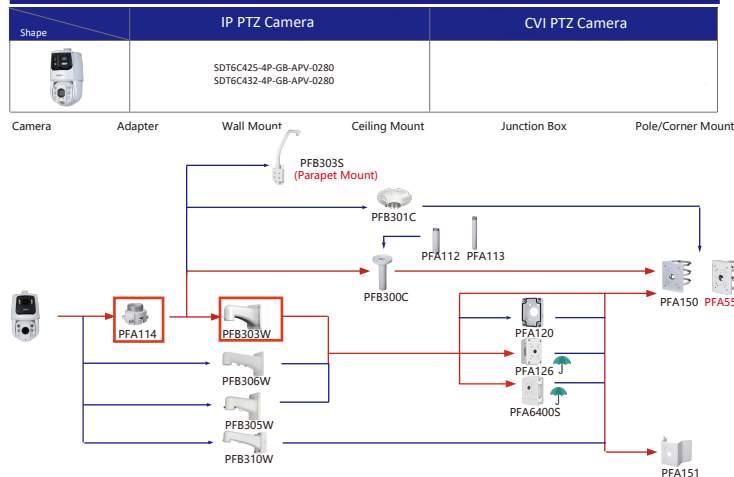

Shape	IP PTZ Camera	CVI PTZ Camera
	SD6C3825GA-HNR-A-PV1 SD6C3432GB-HNR-A-PV1 SD6C3425GB-HNR-A-PV1 SD6C3245GB-HNR-A-PV1 SD6C3232GB-HNR-A-PV1	SD6C3232GB-HNR SD6C3225GB-HNR SD6C3432GB-HNR SD6C3425GB-HNR
	SD6CE445GB-HNR SD6CE432GB-HNR SD6CE245GB-HNR SD6CE232GB-HNR SD6CE225DB-HNY	
	SD5A825GA-HNR SD5A825GB-HNR SD5A445GB-HNR SD5A432GB-HNR SD5A425GA-HNR	SD5A425GB-HNR SD5A245GB-HNR SD5A232GB-HNR SD5A225GB-HNR SD5A225GB-HNR-SL
	SD49825GB-HNR SD49425GB-HNR SD49225GB-HNR SD49216GB-HNY	SD49425DB-HNY-QG SD49225DB-HNY SD49216DB-HNY
	SD4E425GB-HNR-A-PV1 SD4E225GB-HNR-A-PV1 SD4E825GB-HNR-A-PV1	SD49225DB-HC SD49218DB-HC