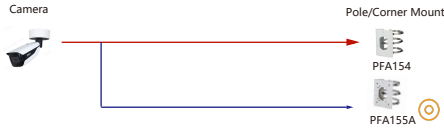

Shape	IP Camera		
	IPC-HFW7442H-Z-X IPC-HFW7442H-Z4-X IPC-HFW7842H-Z-X IPC-HFW7842H-Z4-X IPC-HFW71242H-Z-X	IPC-HFW7442H-Z-S2 IPC-HFW7442H-Z4-S2 IPC-HFW7842H-Z-S2 IPC-HFW7842H-Z4-S2	IPC-HFW5842H-ZHE(New, Internal mode with -S3) IPC-HFW5842H-Z4HE(New, Internal mode with -S3) IPC-HFW5442H-Z4HE(New, Internal mode with -S3) IPC-HFW5442H-ZHE(New, Internal mode with -S3)

Shape	IP Camera	CVI Camera
	IPC-HFW3449T1-AS-PV-PRO IPC-HFW3649T1-AS-PV-PRO IPC-HFW3849T1-AS-PV-PRO	
	IPC-HFW2241T-AS IPC-HFW2441T-AS IPC-HFW2841T-AS IPC-HFW2541T-AS(New, Internal mode with -S2) IPC-HFW2541T-ZS/ZAS(New, Internal mode with -S2)	IPC-HFW2241T-ZS/ZAS IPC-HFW2441T-ZS/ZAS IPC-HFW2841T-ZS/ZAS
	IPC-HFW5449T-ASE-LED (New, Internal mode with -S2) IPC-HFW2249T-AS-IL IPC-HFW2449T-AS-IL IPC-HFW2549T-AS-IL IPC-HFW2649T-AS-IL	IPC-HFW2849T-AS-IL IPC-HFW2249T-ZAS-IL IPC-HFW2449T-ZAS-IL IPC-HFW2549T-ZAS-IL IPC-HFW2649T-ZAS-IL
	IPC-HFW5241T-ASE(New, Internal mode with -S3) IPC-HFW5241T-SE(New, Internal mode with -S3) IPC-HFW5842T-ASE(New, Internal mode with -S3) IPC-HFW5842T-SE(New, Internal mode with -S3) IPC-HFW542T-ASE(New, Internal mode with -S3) IPC-HFW542T-SE(New, Internal mode with -S3) IPC-HFW5541T-ASE(New, Internal mode with -S3) IPC-HFW5541T-SE IPC-HFW4241T-ZAS IPC-HFW441T-ZAS IPC-HFW4541T-ZAS IPC-HFW4841T-ZAS IPC-HFW4241T-AS	IPC-HFW4441T-AS IPC-HFW4541T-AS IPC-HFW4841T-AS IPC-HFW4831T-ASE IPC-HFW3241T-ZAS-S2 IPC-HFW3441T-ZAS-S2 IPC-HFW3541T-ZAS-S2 IPC-HFW3841T-ZAS-S2 IPC-HFW3241T-ZS-S2 IPC-HFW3441T-ZS-S2 IPC-HFW3541T-ZS-S2 IPC-HFW3841T-ZS-S2 IPC-HFW1230T-ZS-S5 IPC-HFW1431T-ZS-S4
		HAC-HFW2501TU-Z-A-POC-S2 HAC-HFW2501TU-A-POC-S2 HAC-HFW2241TU-Z-A-POC-S2 HAC-HFW2241TU-A-POC-S2 HAC-HFW241TU-Z-A-POC-S2 HAC-HFW241TU-A-POC-S2 HAC-HFW2802TU-Z-A-DP-S2 HAC-HFW2802TU-A-DP-S2 HAC-HFW2501TU-Z-A-DP-S2 HAC-HFW2501TU-A-DP-S2 HAC-HFW2501TU-A-S2 HAC-HFW241TU-Z-A-DP-S2 HAC-HFW241TU-A-S2

Shape	IP Camera	CVI Camera	
		HAC-HFW2509TU-A-LED HAC-HFW2249TU-A-LED HAC-HFW1509TU-Z-A-LED-S3 HAC-HFW1239TU-Z-A-LED-S3	
	IPC-HFW3441T-AS-P		
	IPC-HFW5449T1-ZE-LED(S2) IPC-HFW5849T1-ASE-LED(S2) IPC-HFW5449T1-ASE-D2 IPC-HFW3449T1-AS-PV(S5) IPC-HFW349T1-AS-PV(S5) IPC-HFW3849T1-AS-PV(S5)	IPC-HFW3449T1-ZAS-PV(S5) IPC-HFW349T1-ZAS-PV(S5) IPC-HFW3849T1-ZAS-PV(S5)	
		HAC-ME1809TH-A-PV-S2 HAC-ME1509TH-A-PV HAC-ME1239TH-A-PV	
		HAC-HFW1801TM-IL-AS-S2 HAC-HFW1500TM-IL-AS-S2 HAC-HFW1231TM-IL-AS-S3 HAC-HFW1200TM-A-S6 HAC-HFW1239TM-A-LED-S3	
		HAC-HFW1800TH-4 HAC-HFW1800TH-8 HAC-HFW1500TH-8-S2 HAC-HFW1200TH-8-S2 HAC-HFW1200TH-8-A-S6 HAC-HFW200TH-4-A-S6 HAC-HFW1500TH-8-A-POC-S5 HAC-HFW1801TH-4-S2 HAC-HFW1801TH-8-S2	
		HAC-HFW1801R-Z-A-S2 HAC-HFW1801R-Z-A-DP-S2 HAC-HFW1500R-Z-IREG-S2 HAC-HFW1500R-Z-IREG-A-S2 HAC-HFW1500R-Z-IREG-A-DP-S2 HAC-HFW1500R-Z-IREG-A-POC-S2 HAC-HFW1200R-Z-IREG-A-POC-S5 HAC-HFW1509MM-A-LED-S3 HAC-HFW1239MM-A-LED-S3	HAC-HFW1231R-Z-A HAC-HFW1231R-Z-A-DP HAC-HFW1200R-Z-S6 HAC-HFW1200R-Z-A-S6 HAC-HFW1200R-Z-A-DP-S6 HAC-HFW1200R-Z-A-DP-S6 HAC-BA421-VF
		HAC-HFW15000-S2 HAC-HFW12000-S6	
		HAC-B3A51-Z-S2 HAC-B3A21-Z	
	Plastic IPC-HFW1230T1-ZS-S5 IPC-HFW1431T1-ZS-S4