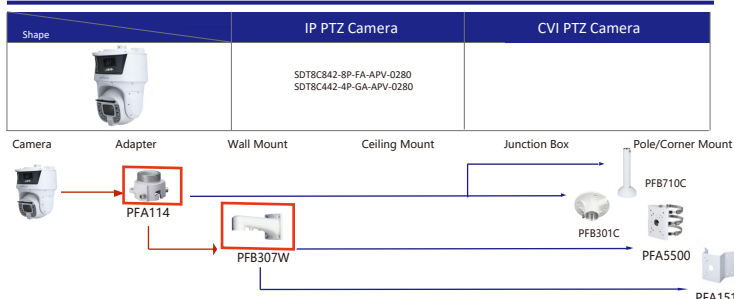

Shape	IP PTZ Camera	CVI PTZ Camera
	SD6C3825GA-HNR-A-PV1 SD6C3432GB-HNR-A-PV1 SD6C3425GB-HNR-A-PV1 SD6C3245GB-HNR-A-PV1 SD6C3232GB-HNR-A-PV1	SD6C3232GB-HNR SD6C3225GB-HNR SD6C3432GB-HNR SD6C3425GB-HNR
	SD6CE445GB-HNR SD6CE432GB-HNR SD6CE245GB-HNR SD6CE232GB-HNR SD6CE225DB-HNY	
	SD5A825GA-HNR SD5A825GB-HNR SD5A445GB-HNR SD5A432GB-HNR SD5A425GA-HNR	SD5A425GB-HNR SD5A245GB-HNR SD5A232GB-HNR SD5A225GB-HNR SD5A225GB-HNR-SL
	SD49825GB-HNR SD49425GB-HNR SD49225GB-HNR SD49216GB-HNY	SD49425DB-HNY-QG SD49225DB-HNY SD49216DB-HNY
	SD4E425GB-HNR-A-PV1 SD4E225GB-HNR-A-PV1 SD4E825GB-HNR-A-PV1	SD49225DB-HC SD49218DB-HC

Shape	IP PTZ Camera	CVI PTZ Camera
	SD6AL245KA-HNV SD6AL445KA-HNV SD6AL445KA-HNV-IR	SD6AL245GB-HNV SD6AL445GB-HNV SD6AL445GB-HNV-IR
	SD60432DB-HNY	

Shape	IP PTZ Camera	CVI PTZ Camera
		SD59232DB-HC SD59225DB-HC
	SD50432GB-HNR SD50232GB-HNR SD50225DB-HNY	SD50225DB-HC
		SD40216DB-HC

Shape	IP PTZ Camera	CVI PTZ Camera
	SD4A425DB-HNY SD4A225DB-HNY SD4A225DB-R-HNY SD4A216DB-HNY