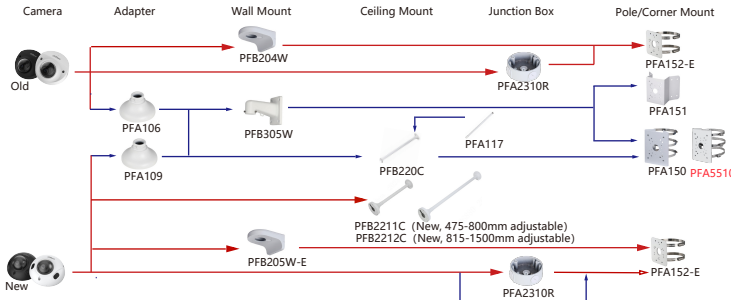

Shape	IP Camera	CVI Camera
Old	IPC-HDBW4831E-ASE IPC-HDBW241E-S IPC-HDBW2441E-S IPC-HDBW2541E-S(Internal model of new one comes with-S2, while the old product is being delisted) IPC-HDBW2841E-S IPC-HDBW3286E-AS-NI IPC-HDBW3449E-AS-NI	IPC-HDBW1230E-S5 IPC-HDBW1431E-S4 IPC-HDBW1530E-S6 IPC-HDBW1830E-S6 IPC-HDBW1430E-S5 IPC-HDBW4231E-S IPC-HDBW4531E-S
New	IPC-HDBW4241E-AS IPC-HDBW4441E-AS IPC-HDBW4541E-AS IPC-HDBW4841E-AS IPC-HDBW3241E-AS-S2 IPC-HDBW3441E-AS-S2	IPC-HDBW3541E-AS-S2 IPC-HDBW3841E-AS-S2 IPC-HDBW3441E-S-S2 IPC-HDBW3541E-S-S2 IPC-HDBW3841E-S-S2
	IPC-HDBW1230DE-SW	HAC-HDBW2802EA-A HAC-HDBW2501EA-A-S2 HAC-HDBW2241EA-A-S2 HAC-HDBW1801EA-A-S2 HAC-HDBW1801EA-A HAC-HDBW1231EA-A HAC-HDBW1200EA-A-S6 HAC-HDBW1200EA-S6

Shape	IP Camera	CVI Camera
Camera	IPC-EBW81242-AS-S2 IPC-EBW8842-AS IPC-EBW81230	IPC-EBW81242-AS-IVC-S2 IPC-EBW8842-AS-IVC

Shape	IP Camera	CVI Camera
Camera	IPC-EW5541-AS	HAC-EW2501

Shape	IP Camera	CVI Camera
 R1/D3-Plastic Dome Camera	IPC-HDPW1230R1-ZS-S5 IPC-HDPW1431R1-ZS-S4 IPC-HDPW1230R1-S5 IPC-HDPW1431R1-S4 IPC-HDPW1430R1-S5	HAC-D3A51-Z-S2 HAC-D3A21-Z HAC-D3A21-VF
	IPC-HDBW5441F-AS-E2	

Shape	IP Camera	CVI Camera
Old	IPC-HDBW2231F-AS-S2 IPC-HDBW2431F-AS-S2	HAC-HDBW2501F-A-S2 HAC-HDBW2241F-A-S2
New	IPC-HDBW3241F-AS-S2 IPC-HDBW3441F-AS-S2 IPC-HDBW3541F-AS-S2	

Shape	IP Camera	CVI Camera
 Eyeball Camera		HAC-HDW1801TMQ-Z-A-S2 HAC-HDW1801TMQ-Z-A-DP-S2 HAC-HDW1500TMQ-Z-A-DP-S2 HAC-HDW1500TMQ-Z-A-S2 HAC-HDW1500TMQ-Z-S2 HAC-HDW1231TMQ-Z-A HAC-HDW1231TMQ-Z-A-DP HAC-HDW1200TMQ-Z-A-S6
		HAC-HDW1200TMQ-Z-A-DP-S6 HAC-HDW2241TMQ-Z-A-S2 HAC-HDW2241TMQ-Z-A-DP-S2 HAC-HDW2501TMQ-Z-A-POC-S2 HAC-HDW2241TMQ-Z-A-POC-S2 HAC-HDW1500TMQ-Z-A-POC-S2 HAC-HDW1200TMQ-Z-A-POC-S5