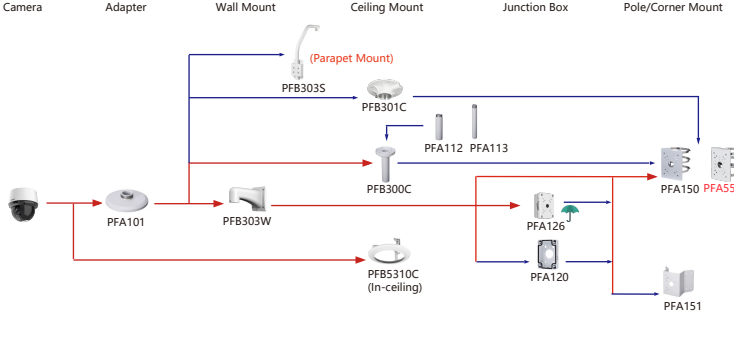

Shape	IP PTZ Camera	CVI PTZ Camera
	SD4A425DB-HNY SD4A225DB-HNY SD4A225DB-R-HNY SD4A216DB-HNY