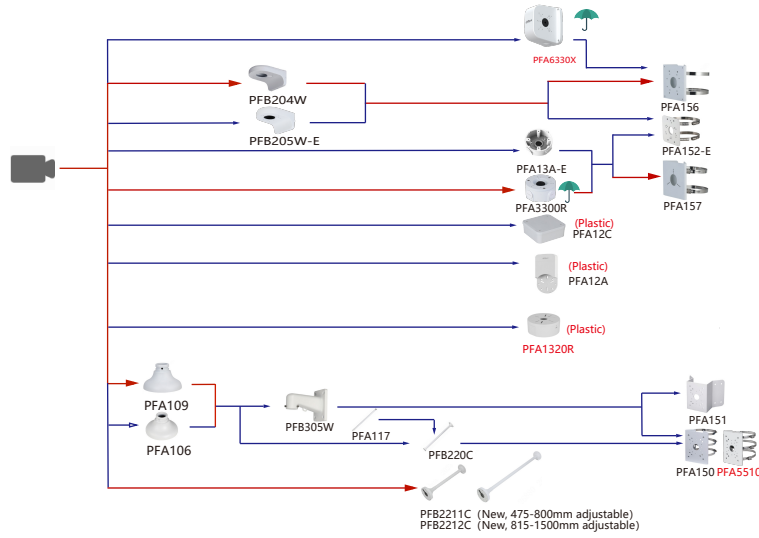

Shape	IP Camera	CVI Camera
		HAC-HDW1801TLM-A-S2 HAC-HDW1801TLM-S2 HAC-HDW1800TLM-A HAC-HDW1800TLM HAC-HDW1500TLM-A-S2 HAC-HDW1500TLM-S2
		HAC-HDW1231TLM-A HAC-HDW1231TLM HAC-HDW2200TLM-A-S6 HAC-HDW2501TLM-A-POC HAC-HDW2241TLM-A-POC-S2 HAC-HDW1500TLM-A-POC HAC-HDW1200TLM-A-POC-S5
		HAC-HDW1809TLM-A-LED HAC-HDW1801TLM-IL-A-S2 HAC-HDW1209TLM-IL-A-S3 HAC-HDW1500TLM-IL-A-S2 HAC-HDW1200TLM-IL-A-S6 HAC-HDW2509TLM-A-LED HAC-HDW2249TLM-A-LED-S2
		HAC-HDW1800M

Camera Adapter Wall Mount Ceiling Mount Junction Box Pole/Corner Mount