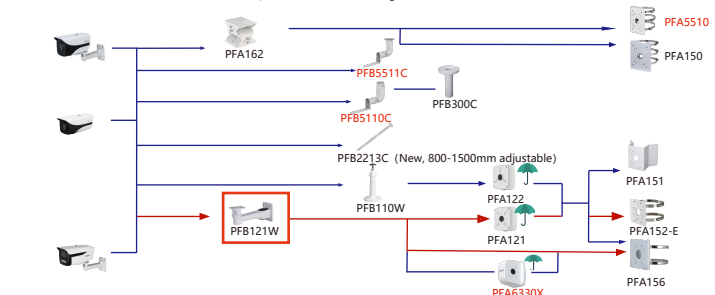

Selection of Bullet Camera

Shape	IP Camera	CVI Camera
	IPC-HFW1230M-A-I1-B-S5 IPC-HFW1230M-A-I2-B-S5 IPC-HFW2231M-AS-I2-B-S2 IPC-HFW2240M-AS-LED-B IPC-HFW2449M-AS-LED-B IPC-HFW3441M-AS-SFC-I2	

Camera   Wall Mount/Plane Mount   Ceiling Mount   Junction Box   Pole/Corner Mount