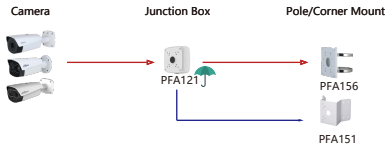

Shape	Thermal Camera		
	DHI-TPC-BF5601-B5-DC-S2 DHI-TPC-BF5601-B7-DC-S2 DHI-TPC-BF5601-B9-DC-S2 DHI-TPC-BF5601-B13-DC-S2 DHI-TPC-BF5601-B19-DC-S2 DHI-TPC-BF5601-B25-DC-S2 DHI-TPC-BF5601-B35-DC-S2	DHI-TPC-BF5401-B7-BM-S2 DHI-TPC-BF5401-B13-BM-S2 DHI-TPC-BF5401-B25-BM-S2 DHI-TPC-BF5401-B35-BM-S2	DHI-TPC-BF5601-TB5-DC-S2 DHI-TPC-BF5601-TB7-DC-S2 DHI-TPC-BF5601-TB9-DC-S2 DHI-TPC-BF5601-TB13-DC-S2 DHI-TPC-BF5601-TB19-DC-S2 DHI-TPC-BF5601-TB25-DC-S2 DHI-TPC-BF5601-TB35-DC-S2
	DHI-TPC-BF5441-B7F4-BM-S2 DHI-TPC-BF5441-B13F6-BM-S2 DHI-TPC-BF5441-B19F12-BM-S2 DHI-TPC-BF5441-B25F12-BM-S2 DHI-TPC-BF5441-B35F12-BM-S2		DHI-TPC-BF5441-TB7F4-BM-S2 DHI-TPC-BF5441-TB13F6-BM-S2 DHI-TPC-BF5441-TB19F12-BM-S2 DHI-TPC-BF5441-TB25F12-BM-S2 DHI-TPC-BF5441-TB35F12-BM-S2
	DHI-TPC-BF2241-B3F4-DW-S2 DHI-TPC-BF2241-TB3F4-DW-S2 DHI-TPC-BF2241-B7F8-DW-S2 DHI-TPC-BF2241-TB7F8-DW-S2