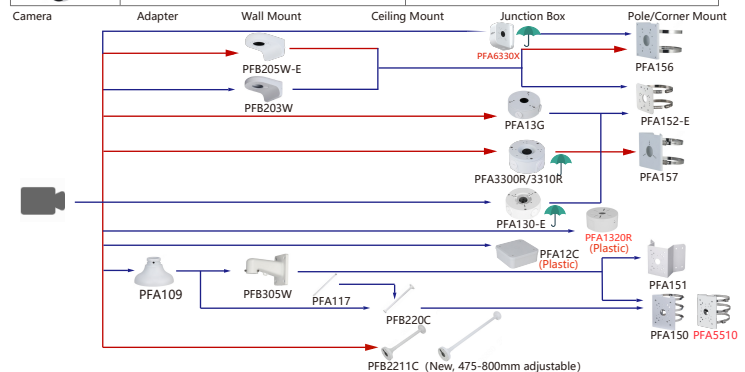

Shape	IP Camera	CVI Camera
 Dome Camera	IPC-HDW1230S-S5 IPC-HDW1330S-S5 IPC-HDW1431S-S4	HAC-HDW1500TMQ-A-S2 HAC-HDW1500TMQ-S2 HAC-HDW1231TMQ-A HAC-HDW1231TMQ HAC-HDW1200TMQ-A-S6 HAC-HDW1200TMQ-A-POC-S5 HAC-HDW1200TMQ-A-POC-S5
	IPC-HDW1230DT-STW IPC-HDW1430DT-STW	IPC-HDW1230DT-SAW IPC-HDW1430DT-SAW
	T2A-LED T4A-LED	
	T2A-PV T4A-PV	
	IPC-HDW2230T-AS-S2 IPC-HDW2241T-S IPC-HDW2241T-S IPC-HDW2441T-S IPC-HDW2441T-S IPC-HDW2541T-S (内部型号-S2)	IPC-HDW2841T-S IPC-HDW4231T-S IPC-HDW4531T-S
	IPC-HDW2230T-AS-S2 IPC-HDW2241T-S IPC-HDW2241T-S IPC-HDW2441T-S IPC-HDW2441T-S IPC-HDW2541T-S (内部型号-S2)	HAC-HDW1801TQ-A-S2 HAC-HDW1801TQ-A-S2 HAC-HDW1500TQ-S2 HAC-HDW1231TQ-A HAC-HDW1200TQ-A-S6
	IPC-HDW2249T-S-LED IPC-HDW2449T-S-LED	HAC-HDW1209TQ-A-LED-S3 HAC-HDW1209TQ-LED-S3
	IPC-HDW2249T-S-IL IPC-HDW2449T-S-IL IPC-HDW2649T-S-IL IPC-HDW2849T-S-IL	
	IPC-HDW1439V-A-IL IPC-HDW1239V-A-IL	
	IPC-HDW1230T1-S5 IPC-HDW1330T1-S5 IPC-HDW1431T1-S4 IPC-HDW1430T1-A-S5 IPC-HDW1430T1-S5	IPC-HDW1239T1-LED-S5 IPC-HDW1239T1-A-LED-S5 IPC-HDW1439T1-A-LED-S4 IPC-HDW1439T1-LED-S4 IPC-HDW1439T1-LED-S5 IPC-HDW1431T1-A-S4
IPC-HDW1230T1-S5 IPC-HDW1330T1-S5 IPC-HDW1431T1-S4 IPC-HDW1430T1-A-S5 IPC-HDW1430T1-S5	HAC-ME1809TQ-A-PV-S2 HAC-ME1509TQ-A-PV-S2 HAC-ME1239TQ-A-PV HAC-ME1800EQ-L5 HAC-ME1500EQ-L5-S2 HAC-ME1200EQ-L5-S5 HAC-ME1800EQ-L5 HAC-ME1500EQ-L5-S2 HAC-ME1200EQ-L5-S5