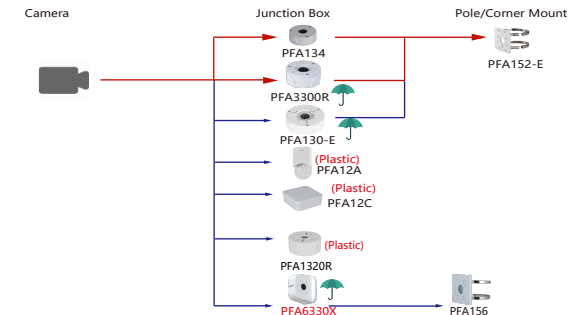

Shape	IP Camera	CVI Camera	
		HAC-ME1800B-L HAC-ME1500B-L-S2 HAC-ME1200B-L-S6	
		HAC-ME1800B-LS HAC-ME1200B-LS-S6	
		HAC-ME1500D-LS-S2 HAC-ME1200D-LS-S6	
	IPC-HFW4231TL1 IPC-HFW4531TL1 IPC-HFW1239TL1-L	IPC-HFW4531TL1-S IPC-HFW1439TL1-A-IL IPC-HFW1239TL1-A-IL	
		HAC-HFW1500TL-A-S2 HAC-HFW1500TL-S2 HAC-HFW1200TL-S6 HAC-HFW1801C-A-S2 HAC-HFW1801C-S2 HAC-HFW1500C-A-S2 HAC-HFW1500C-S2	HAC-HFW1800TL HAC-HFW1800TL-A HAC-HFW1231C-A HAC-HFW1200C-A-S6 HAC-HFW1200C-S6
		HAC-HFW1509C-LED-S3 HAC-HFW1509C-A-LED-S3 HAC-HFW1239C-IL-A-S2 HAC-HFW1239C-A-LED-S3	HAC-HFW1239C-LED-S3 HAC-HFW1209C-A-LED-S3 HAC-HFW1209C-LED-S3
		HAC-HFW1500CL-IL-A-S2 HAC-HFW1209CL-LED-S3	HAC-HFW1209CL-A-LED-S3 HAC-HFW1200CL-A-LED-S3
	IPC-HFW1239S1-LED-S5 IPC-HFW1239S1-A-LED-S5 IPC-HFW1439S1-A-LED-S4 IPC-HFW1439S1-A-S4 IPC-HFW1230S1-A-S5	IPC-HFW1230S1-S5 IPC-HFW1330S1-S5 IPC-HFW1431S1-S4 IPC-HFW1430S1-A-S5 IPC-HFW1430S1-S5	
	IPC-HFW1230S1-SAW IPC-HFW1430S1-SAW		
		HAC-HFW1800R	
		HAC-B1A51-S2 HAC-B1A21 HAC-B1A11	
		HAC-B1A51-U HAC-B1A21-U HAC-B1A51-U-IL HAC-B1A21-U-IL	
	IPC-HFW1239TC1-LED IPC-HFW1239TC1-A-LED IPC-HFW1439TC1-LED IPC-HFW1439TC1-A-LED		
	IPC-HFW1230TC-A IPC-HFW1431TC-A