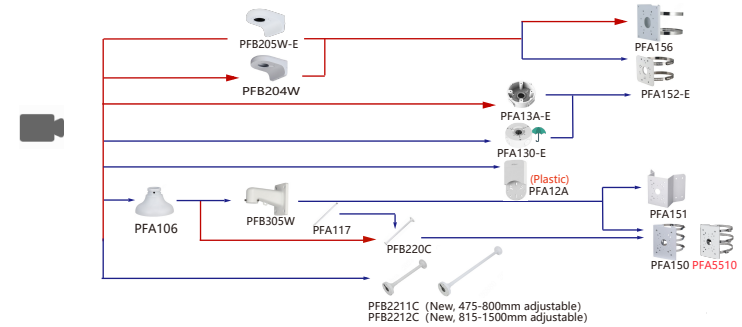

Camera Adapter Wall Mount Ceiling Mount Junction Box Pole/Corner Mount

Shape	IP Camera	CVI Camera
		HAC-HDW1801TLQ-A-S2 HAC-HDW1801TLQ-S2 HAC-HDW1500TLQ-A-S2
		HAC-HDW1509TLQ-LED-S3 HAC-HDW1509TLQ-A-LED-S3 HAC-HDW1239TLQ-LED-S3 HAC-HDW1209TLQ-A-LED-S3 HAC-HDW1209TLQ-LED-S3 HAC-HDW1239TLQ-IL-A-S3 HAC-HDW1500TLQ-IL-A-S2 HAC-HDW1209CLQ-A-LED-S3 HAC-HDW1209CLQ-LED-S3 HAC-HDW1200CLQ-IL-A-S6 HAC-HDW1500TRQ-A-S2 HAC-HDW1500TRQ-S2 HAC-HDW1231TRQ-A HAC-HDW1200TRQ-A-S6 HAC-HDW1200TRQ-S6
		HAC-HDW1800TL HAC-HDW1800TL-A

Camera Adapter Wall Mount Ceiling Mount Junction Box Pole/Corner Mount

Shape	IP Camera	CVI Camera
		HAC-T2A21-U
		HAC-T2A21-U-IL HAC-T2A51-U-IL

Camera Adapter Wall Mount Ceiling Mount Junction Box Pole/Corner Mount